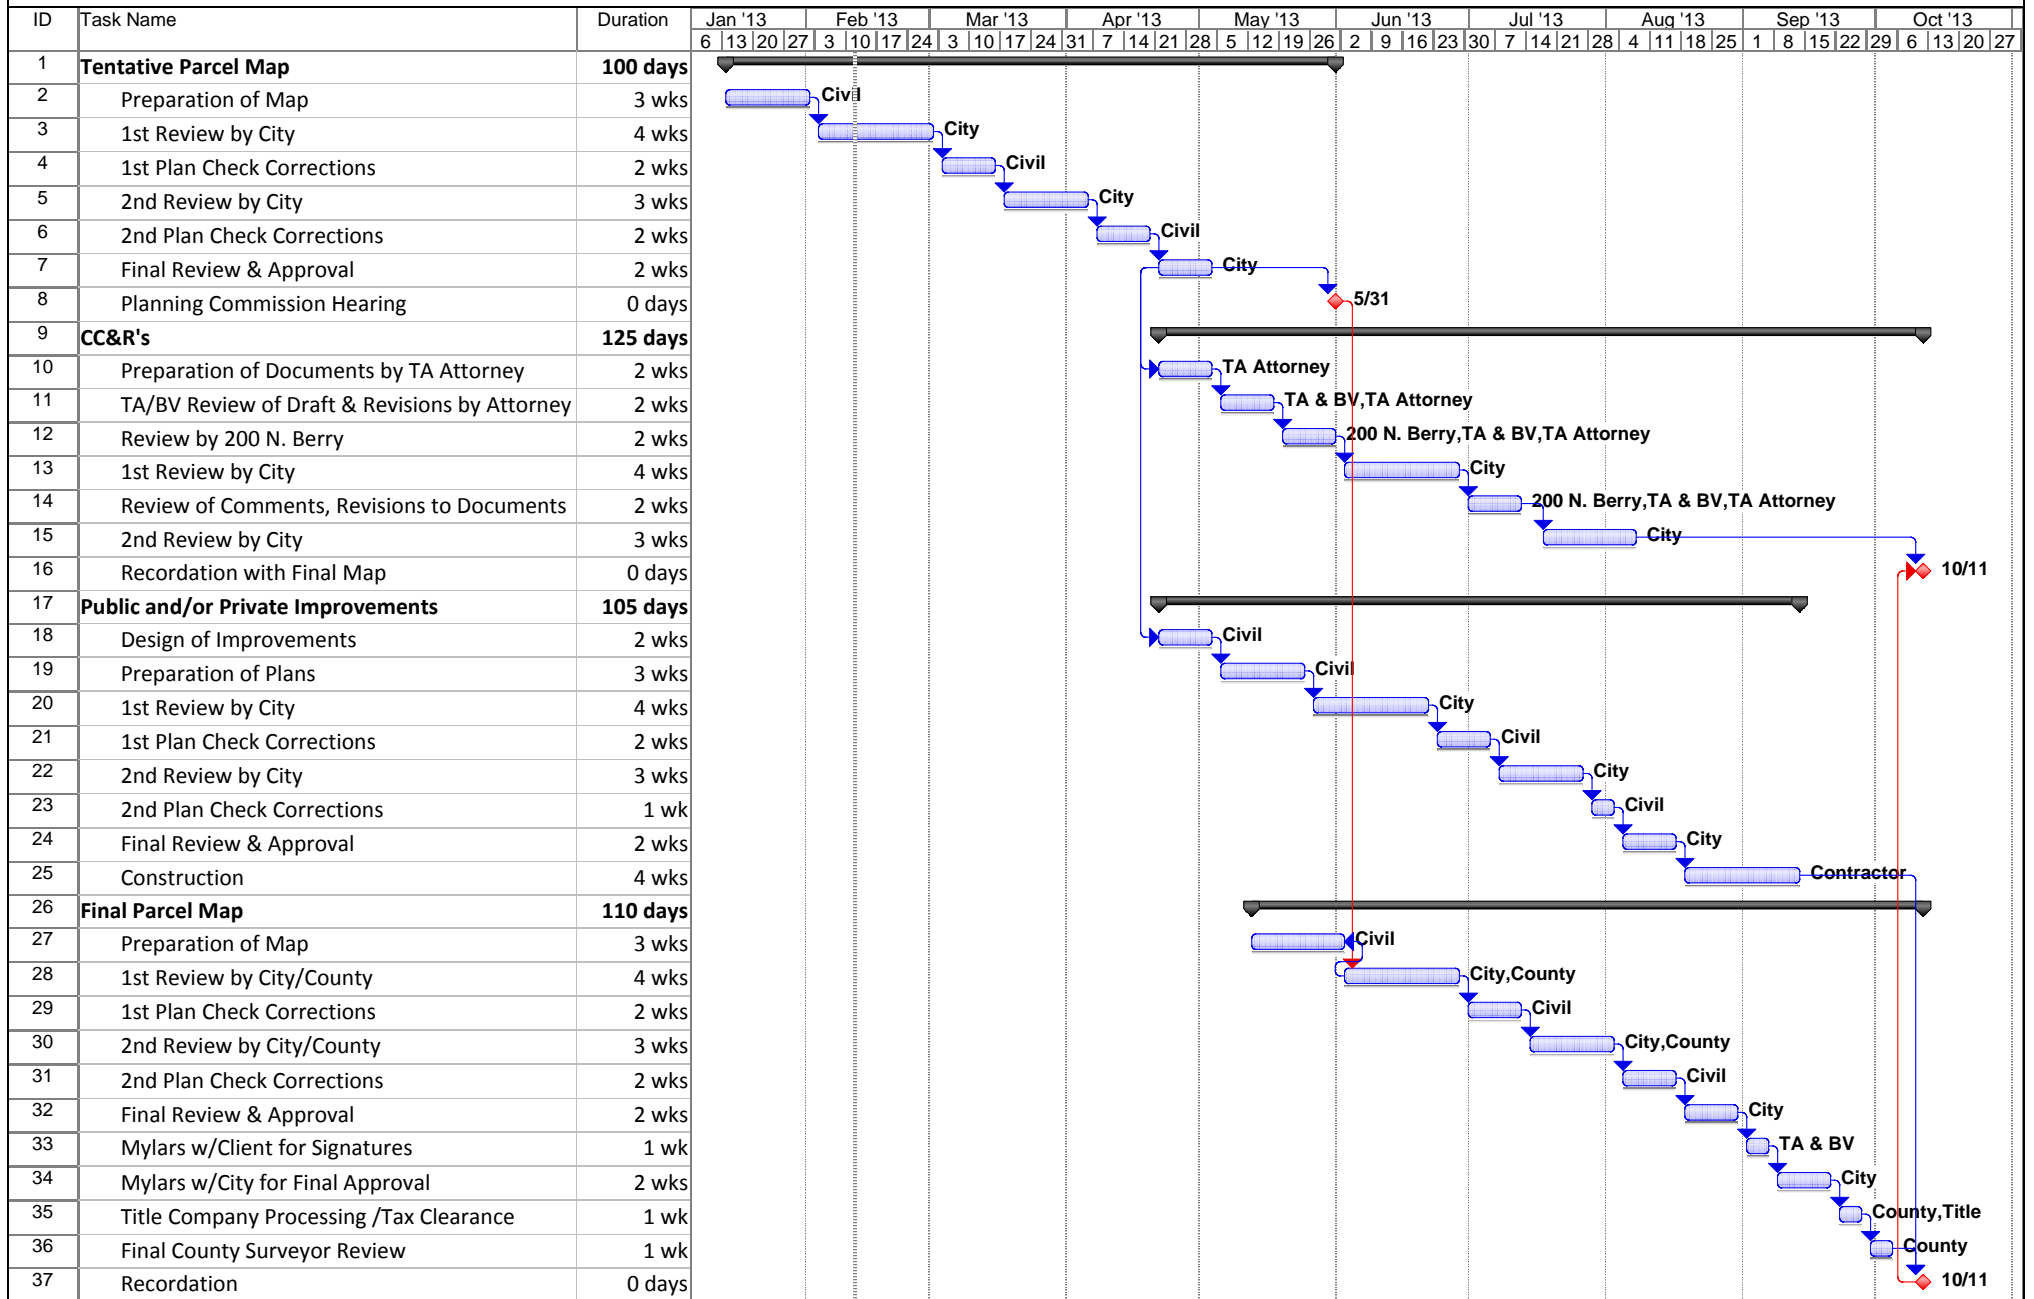

SUBDIVISION OF SUNSET DISTRIBUTION CENTER
200 N. Berry Street, 566 Vanguard Way & 556 Vanguard Way
Brea, CA

Tue 2/12/13